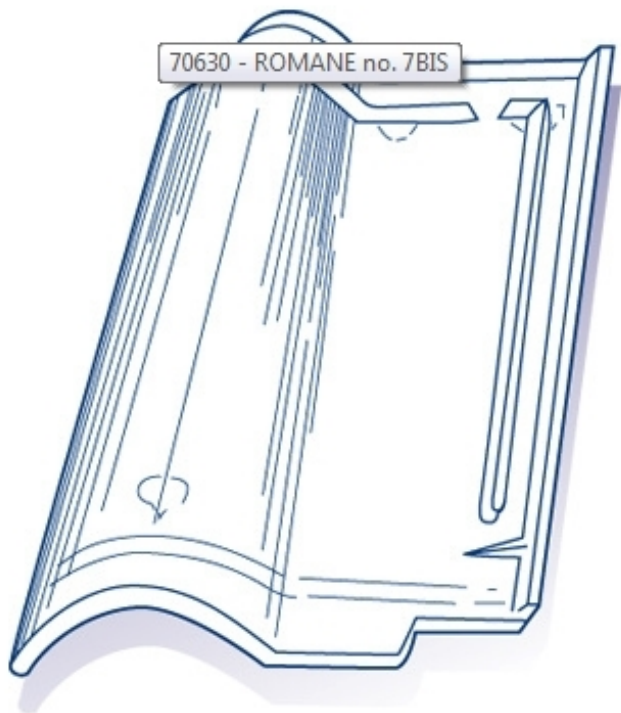

Height x width x thickness: 44.3x27.3x6.5cm

Weight: 3.9 kg

N Pieces / box : 8.0000

70630 - ROMANE no. 7BIS

Height x width x thickness: 42.5x27x7.7cm

Weight: 4.2 kg

N Pieces / box : 8.0000